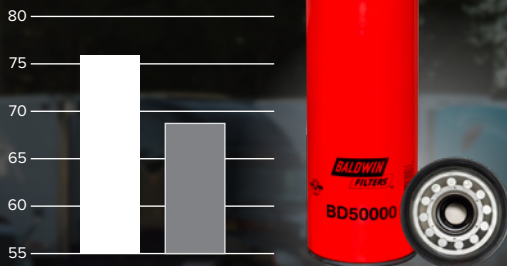

QUALITY TRUSTED FOR GENERATIONS

MAXIMUM CAPACITY LUBE

Longer drain intervals require filters that have both high capacity and the ability to withstand the rigors of time and temperature without failing. Baldwin's lube filters are up to the challenge.

BD50000

■ BALDWIN ■ COMPETITOR

CAPACITY (g)

EFFICIENCY (%)