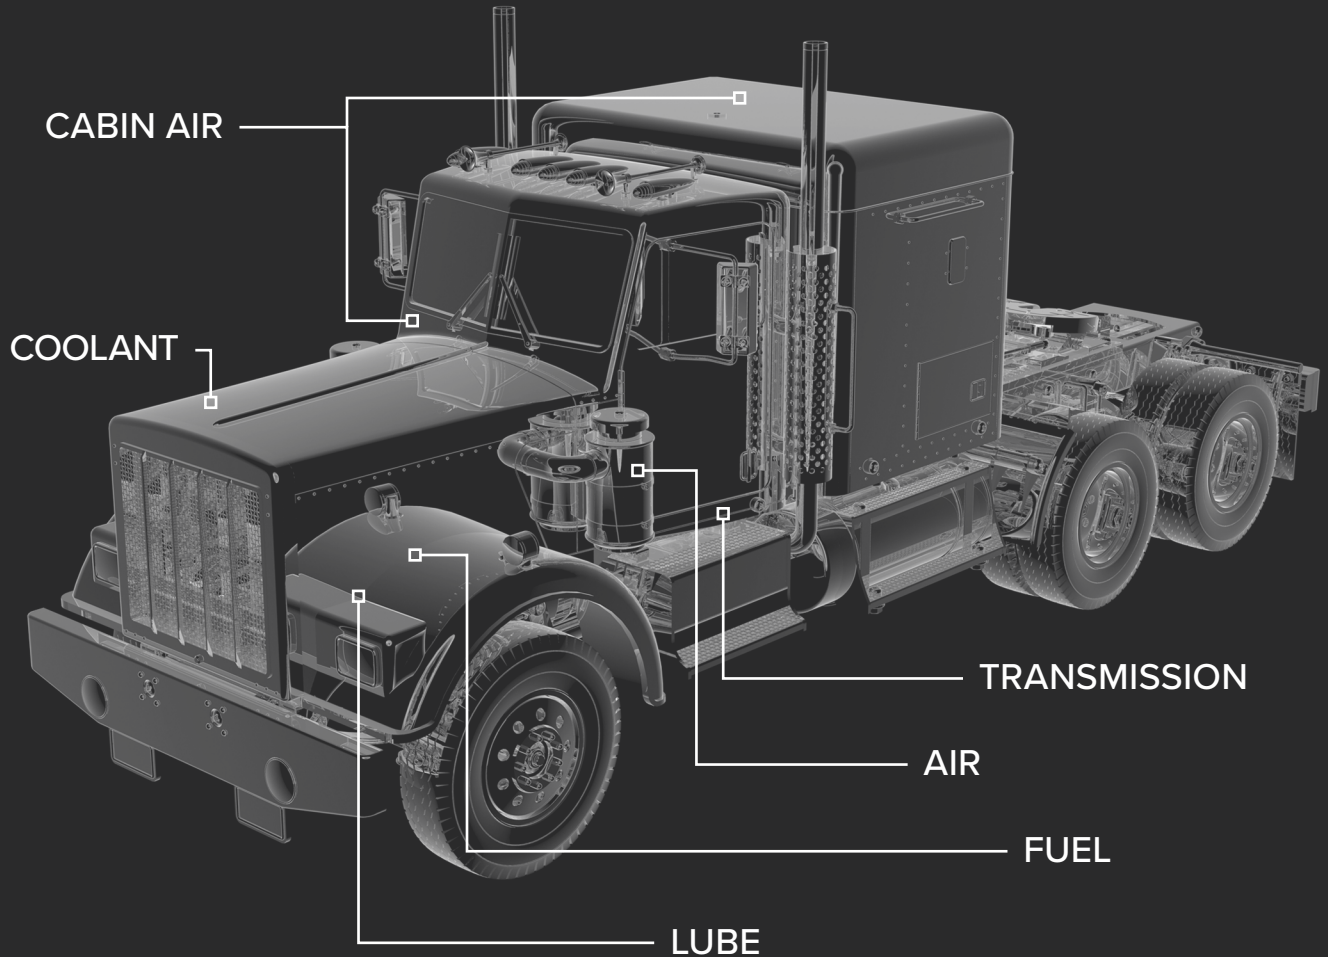

COVERAGE TO GET YOU WHERE YOU'RE GOING

Your truck is your livelihood – no matter what you drive, you can be sure Baldwin has the protection long drives demand. With an extensive line of quality filtration products for all types of diesel trucks, we've got the coverage to be your single, reliable partner for all of your filtration needs.