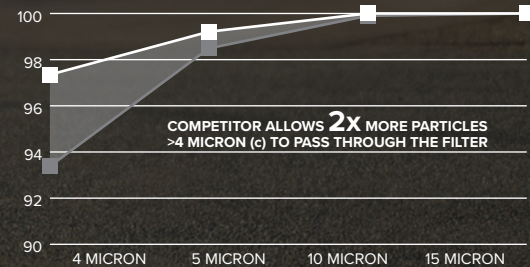

ISO 19438 Test

For Cummins® B6.7, ISB, ISL, L9 & Paccar® PX-7, PX-9 Engines

800.822.5394 | baldwinfilters.com

Designed and manufactured in the USA.

Form 607 (R 6/24) © 2024 Baldwin Filters, a Parker Hannifin Company

⚠ WARNING: These products can expose you to chemicals, including Diisononyl Phthalate, Carbon black extracts, Nickel, 1,3 Butadiene, Ethylene Oxide, Epichlorohydrin, which are known to the State of California to cause cancer, and Bisphenol-A, Ethylene Glycol, Ethylene Oxide, 1,3 Butadiene, Epichlorohydrin, which are known to the State of California to cause birth defects or other reproductive harm. For more information go to www.P65Warnings.ca.gov.